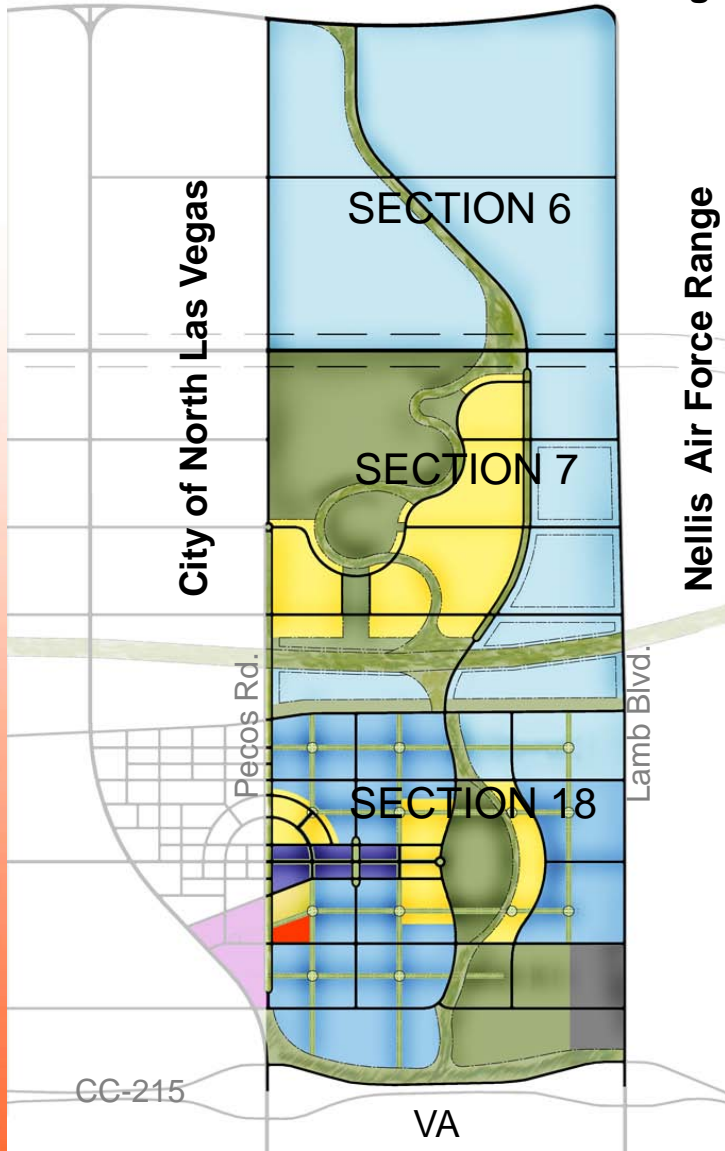

Regional Context

-  Initial Building at UNLV North Campus
-  Potential Site Access

Township - 19S
 Range - 62E
 Section - 18
 City of North Las Vegas, Nevada

Desert National Wildlife Range

Preliminary Site Plan

SECTION 18: Comprehensive Campus

SECTION 7: Recreation/Residential Specialized Research

SECTION 6: Large Area Research

Legend of Land Uses:

-  Academics / Research
-  Specialized Research
-  Initial Building at UNLV North Campus
-  Residential
-  Recreation / Athletic
-  Civic Wedge
-  Transit
-  Support Services