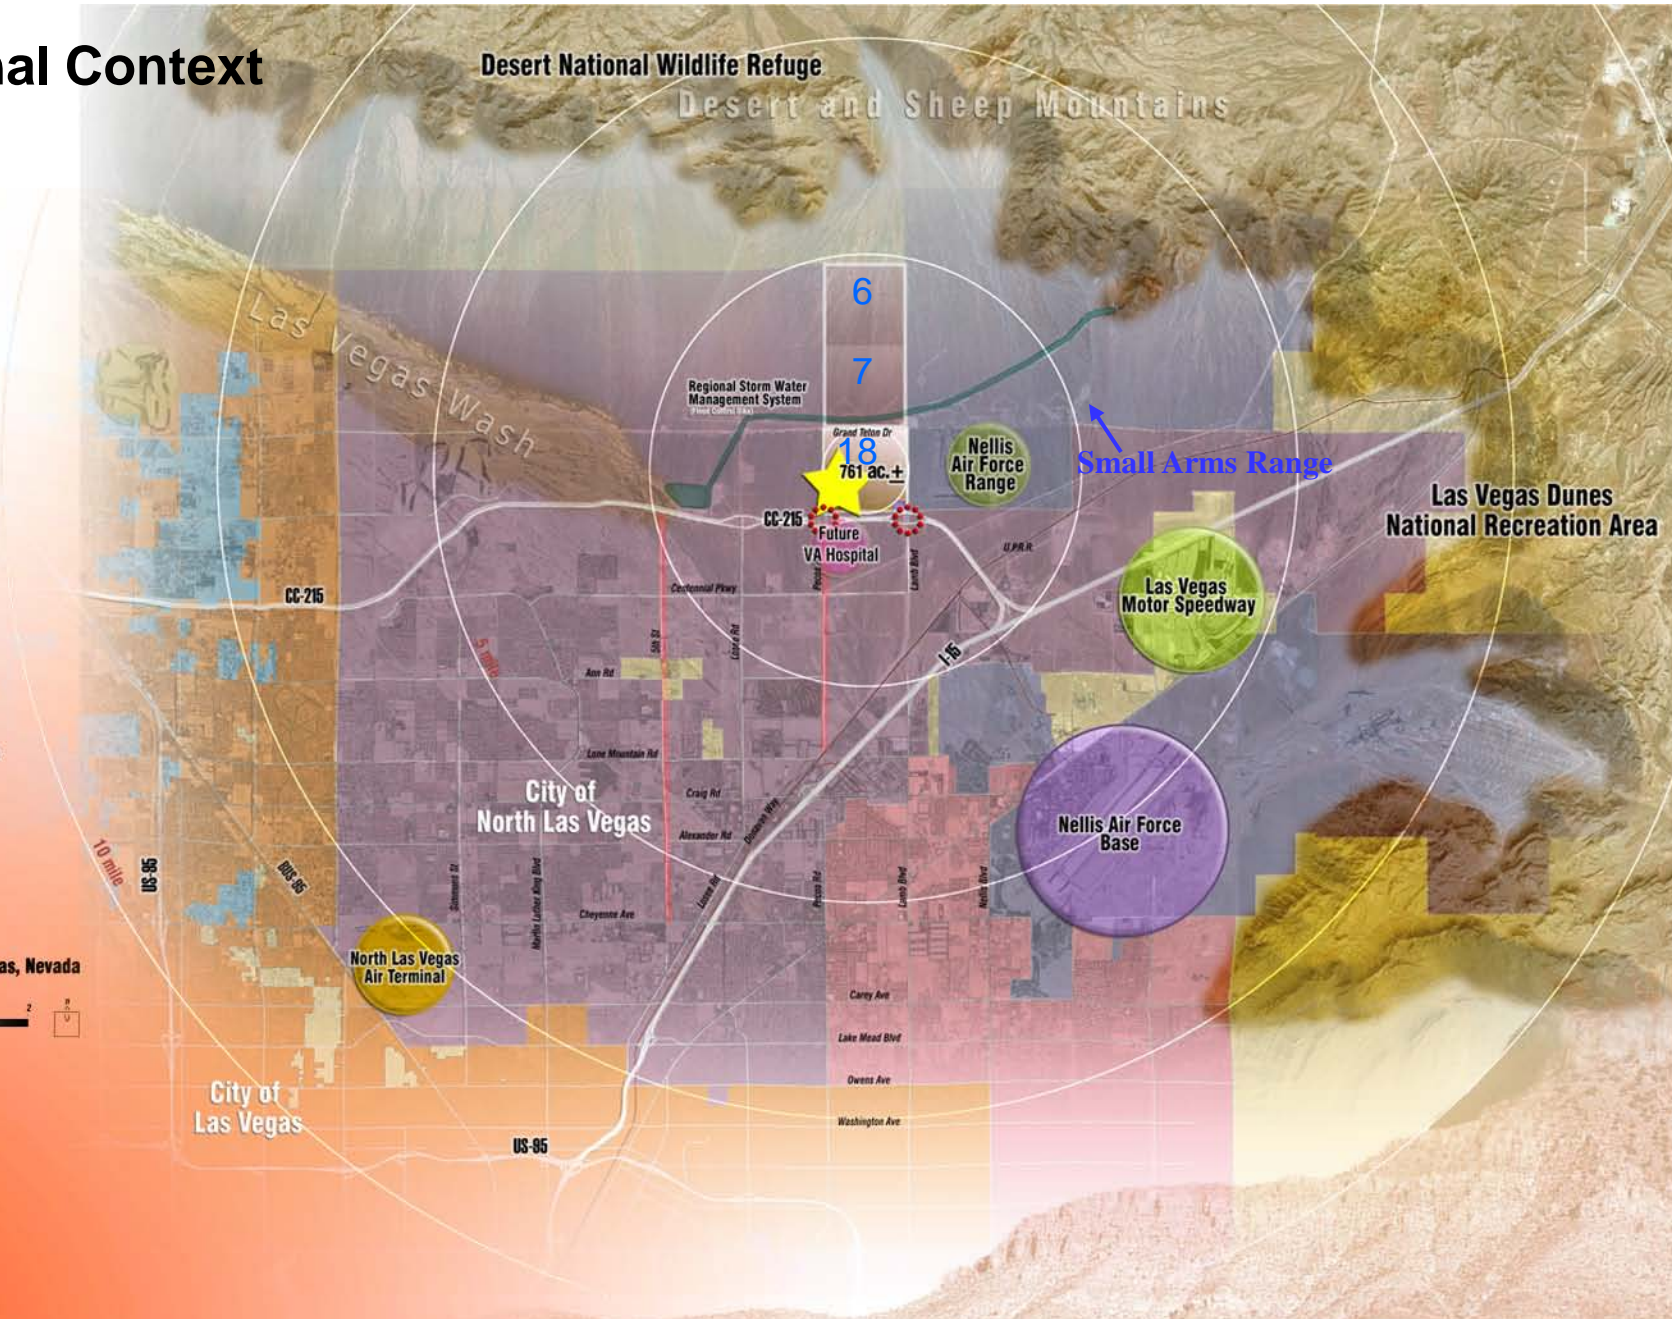

Regional Context

-  Initial Building at UNLV North Campus
-  Potential Site Access

Township - 19S
 Range - 62E
 Section - 18
 City of North Las Vegas, Nevada

Desert National Wildlife Range

Preliminary Site Plan

SECTION 18: Comprehensive Campus

SECTION 7: Recreation/Residential Specialized Research

SECTION 6: Large Area Research

Legend of Land Uses:

-  Academics / Research
-  Specialized Research
-  Initial Building at UNLV North Campus
-  Residential
-  Recreation / Athletic
-  Civic Wedge
-  Transit
-  Support Services